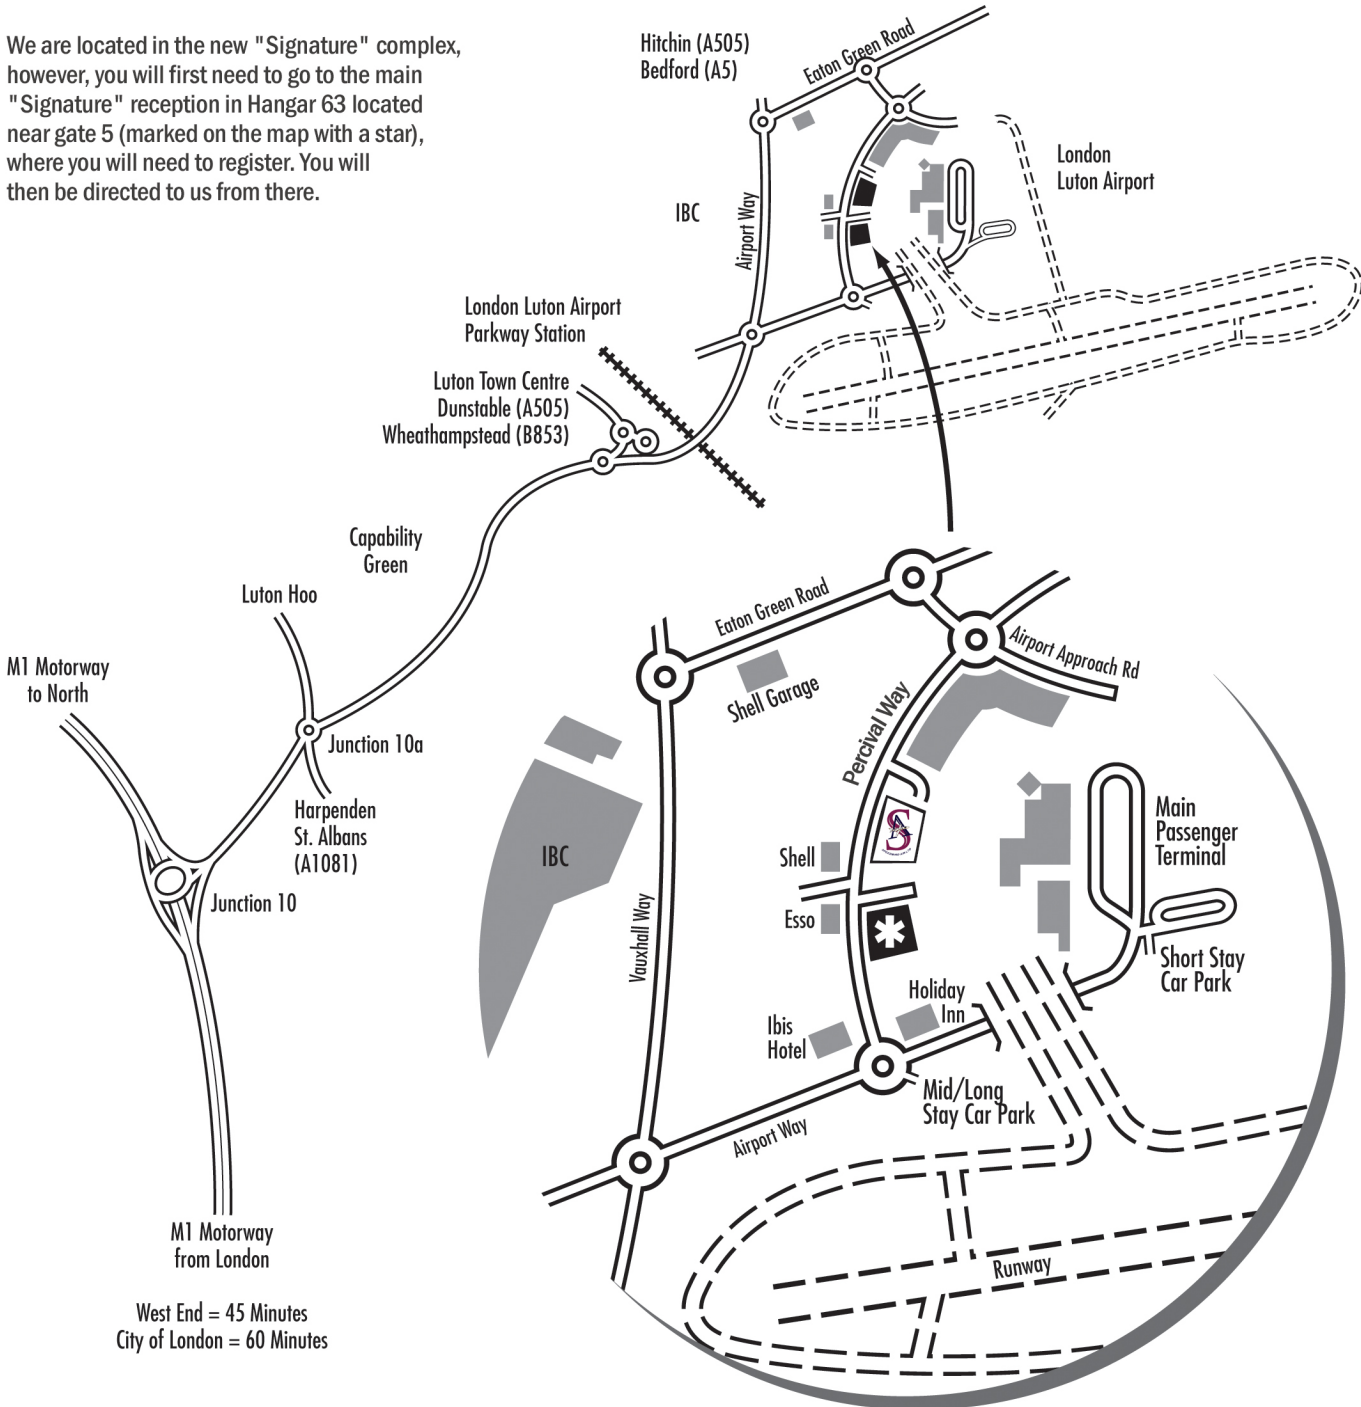

# Speedbird Air

We are located in the new "Signature" complex, however, you will first need to go to the main "Signature" reception in Hangar 125 located near gate 5 (marked on the map with a star), where you will need to register. You will then be directed to us from there.